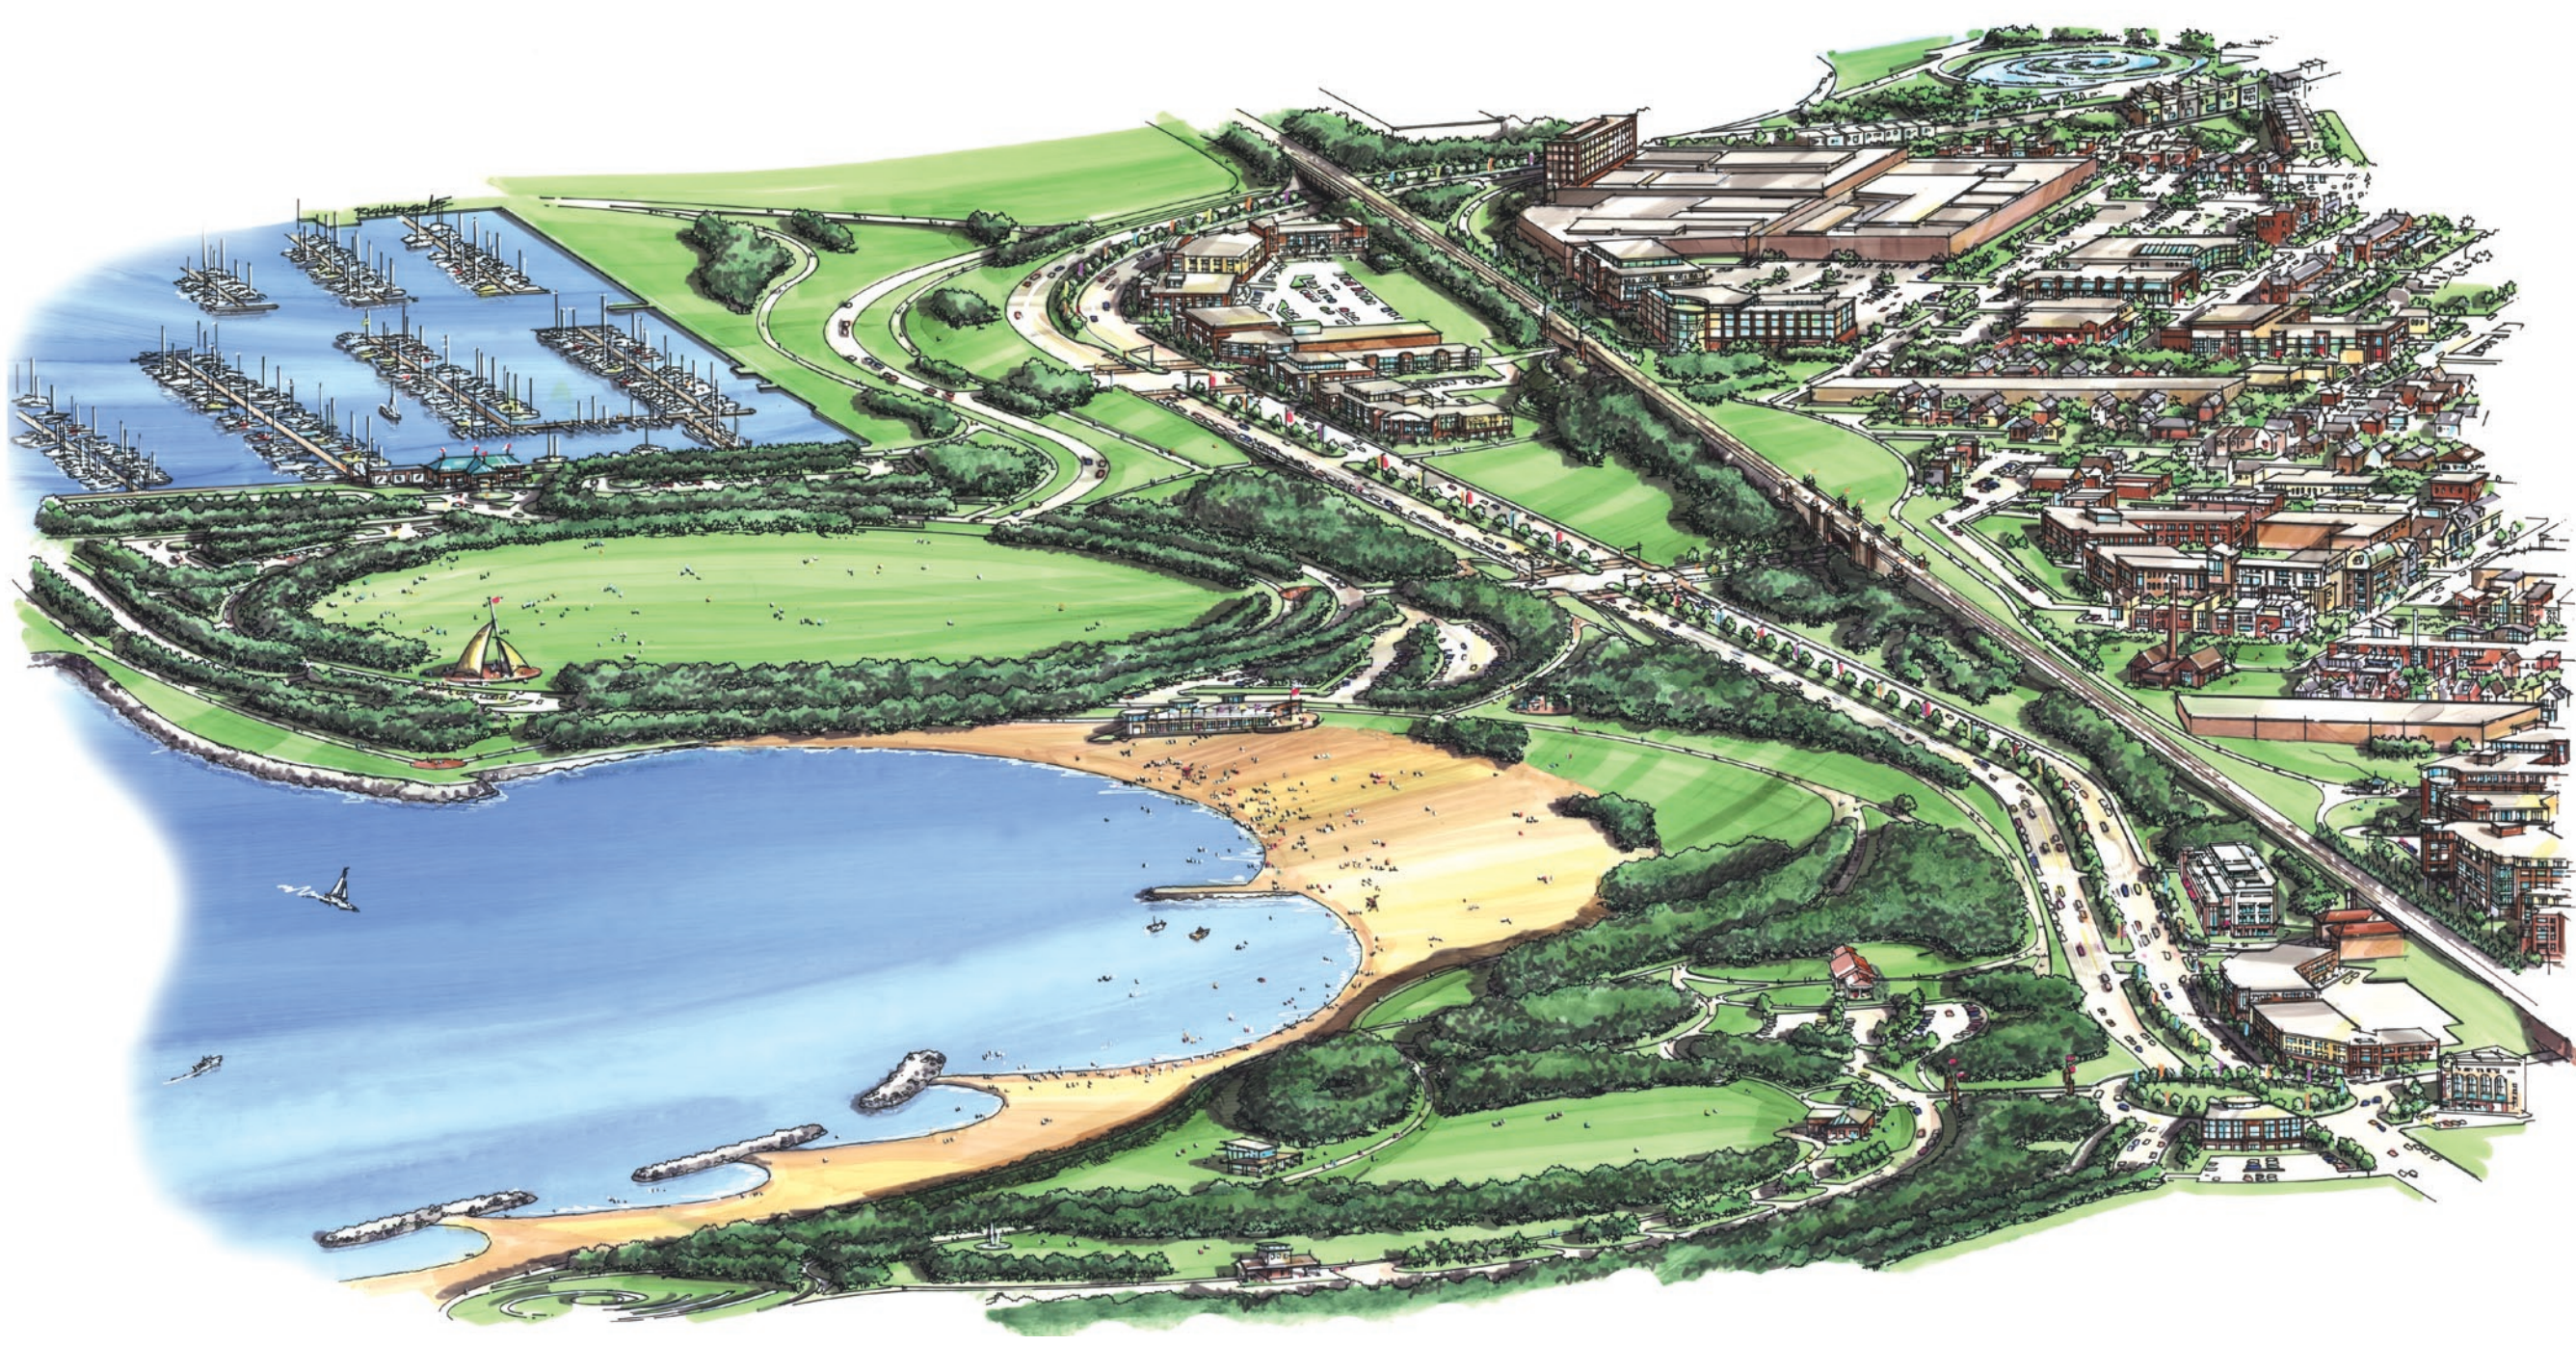

EDGEWATER PARK

HARBORFRONT DISTRICT

GORDON PARK

envision a city where one can easily reach down and touch the water.

imagine a place where living, working and playing are linked to the unique natural resource we know as lake erie.

consider the possibility that this resource can be experienced along a magnificent, continuous waterfront park system, from vibrant public spaces, fresh-water beaches or from tree-lined, pedestrian-scaled boulevards.

believe that with our collective public energies we can realize this vision, investing in this priceless asset to generate an immeasurable return not only for ourselves, but for generations to come.

cleveland waterfront district plan